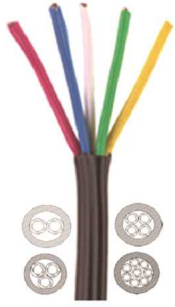

## Thermostat Cables

Part Number	Conductor	No. of Conductors	Length (Ft.)	Insulation Colors
18/4CL2BAROSTAT	18 AWG	4	250'	Red, White, Green Blue
18/8CL2BAROSTAT	18 AWG	8	250'	Red, White, Green, Blue, Yellow, Brown, Orange, Black